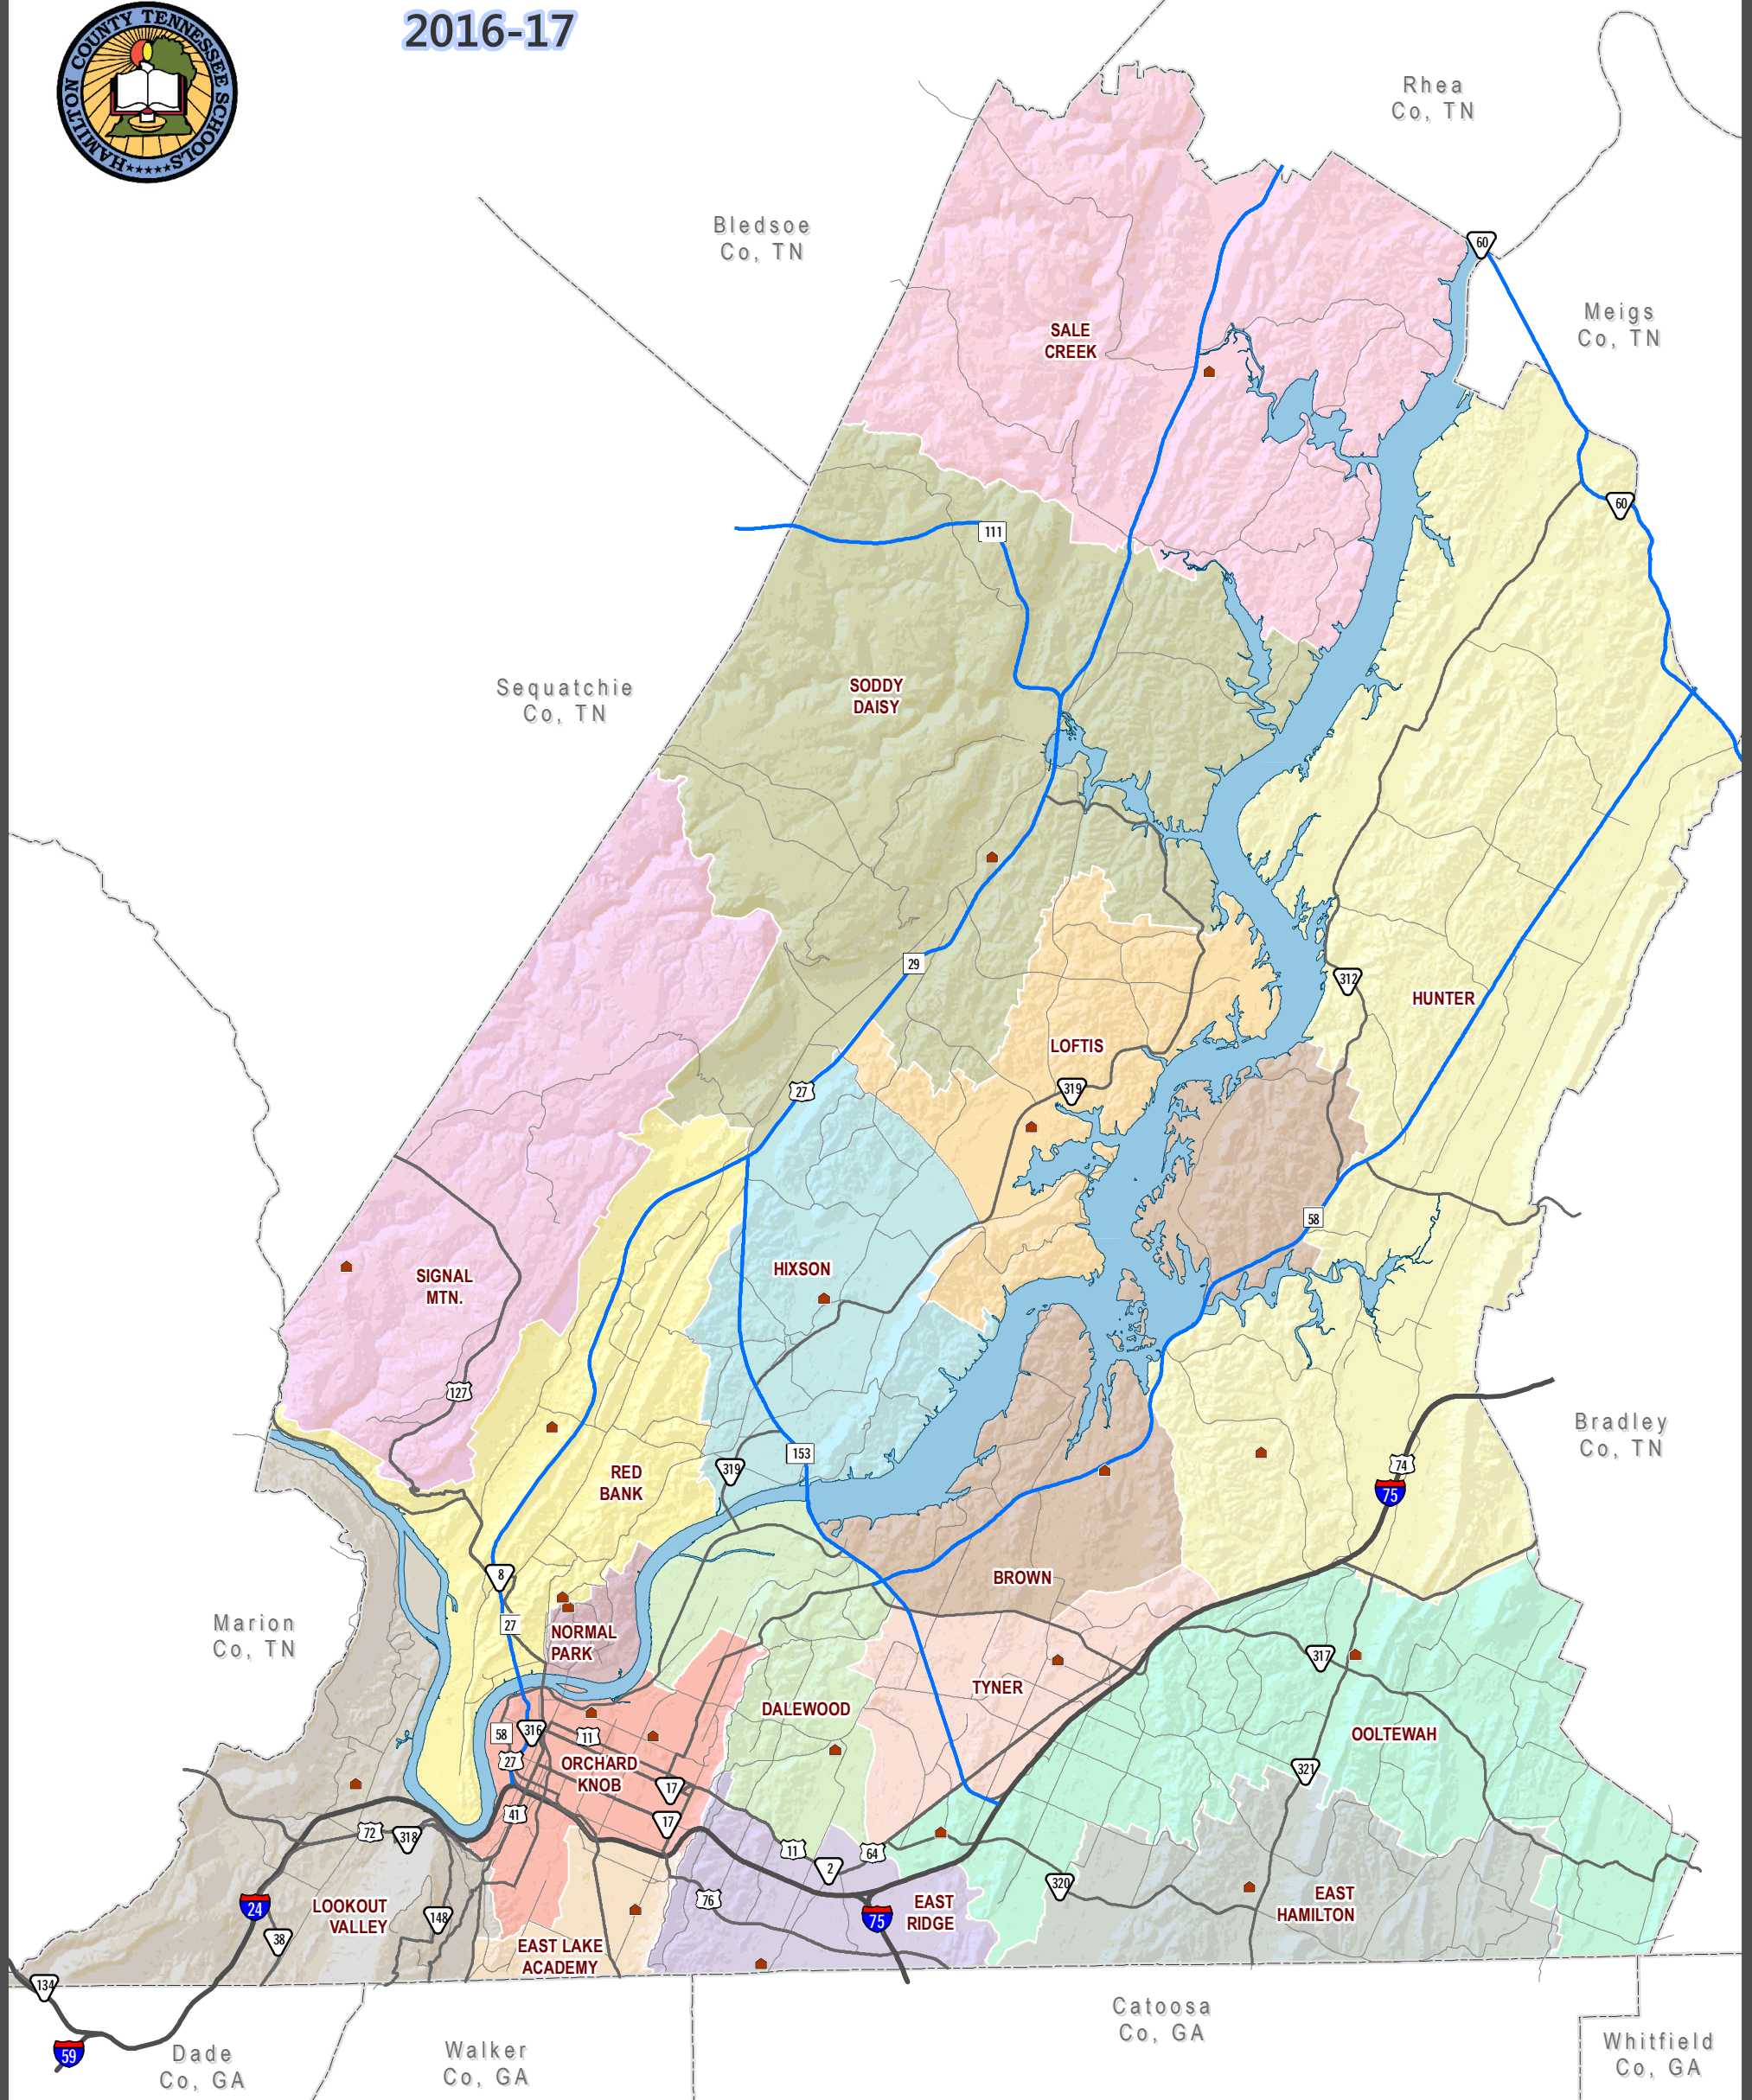

# Hamilton County Middle School Zones

2016-17

1 in = 2.8 miles

**DISCLAIMER:**

All maps/data are provided as is, with all faults, and without warranty of any kind, either express or implied, including, but not limited to, the implied purpose. Hamilton County does not warrant that the GIS maps/data will meet your requirements. User assumes the entire risk as to the quality, performance, and usefulness of the maps/data.

## Hamilton County, Tennessee

<http://www.hcde.org/>  
Hamilton County  
Department of Education  
3074 Hickory Valley Rd  
Chattanooga, TN 37421  
Phone: (423) 209-8400

**HCGIS**  
putting hamilton county on the map